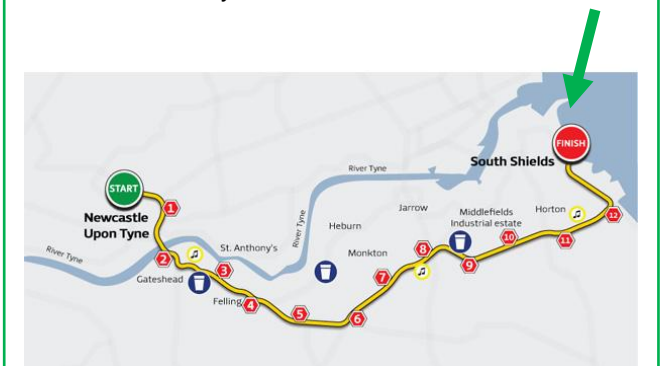

HELP SUPPORT TEAM MACMILLAN IN BUPA GREAT NORTH RUN

Sunday 18 September 2012

Come and join us at one of our cheer points to help cheer on Team Macmillan. T-shirts and banger sticks will be available.

Macmillan Cheer Bus: Mile Three
Felling Bypass at junction with Green Lane. The closest metro is Gateshead Stadium or Felling

Cheer Point One: Mie Four at Heworth Roundabout
Nearest Metro is Heworth and Heworth rail station is also located nearby.

Cheer Point Two: Between mile 9 and 10
Located on the roundabout of A1300 and B1298. Nearest metro is Simonside.

Cheer Point Three: Marsden Inn just before mile 12
Along the finishing straight on Coast Road

Charity Village: Macmillan Marquee
Join us for tea, coffee and refreshments situated just after the finish line. It's a great meeting point for friends and family too.