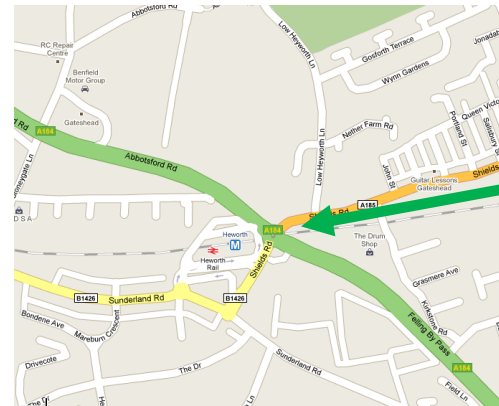

HELP SUPPORT TEAM MACMILLAN IN BUPA GREAT NORTH RUN

Sunday 18 September 2012

Come and join us at one of our cheer points to help cheer on Team Macmillan. T-shirts and banger sticks will be available.

Macmillan Cheer Bus: Mile Three
Felling Bypass at junction with Green Lane. The closest metro is Gateshead Stadium or Felling

Cheer Point One: Mie Four at Heworth Roundabout
Nearest Metro is Heworth and Heworth rail station is also located nearby.

Cheer Point Two: Between mile 9 and 10
Located on the roundabout of A1300 and B1298. Nearest metro is Simonside.

Cheer Point Three: Marsden Inn just before mile 12
Along the finishing straight on Coast Road

Charity Village: Macmillan Marquee
Join us for tea, coffee and refreshments situated just after the finish line. It's a great meeting point for friends and family too.