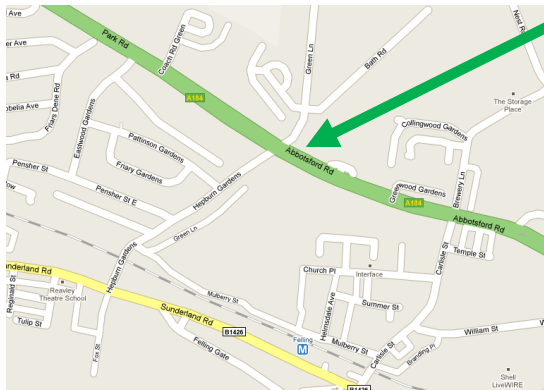

HELP SUPPORT TEAM MACMILLAN IN BUPA GREAT NORTH RUN

Sunday 18 September 2012

Come and join us at one of our cheer points to help cheer on Team Macmillan. T-shirts and banger sticks will be available.

Macmillan Cheer Bus: Mile Three
Felling Bypass at junction with Green Lane. The closest metro is Gateshead Stadium or Felling

Cheer Point One: Mie Four at Heworth Roundabout
Nearest Metro is Heworth and Heworth rail station is also located nearby.

Cheer Point Two: Between mile 9 and 10
Located on the roundabout of A1300 and B1298. Nearest metro is Simonside.

Cheer Point Three: Marsden Inn just before mile 12
Along the finishing straight on Coast Road

Charity Village: Macmillan Marquee
Join us for tea, coffee and refreshments situated just after the finish line. It's a great meeting point for friends and family too.