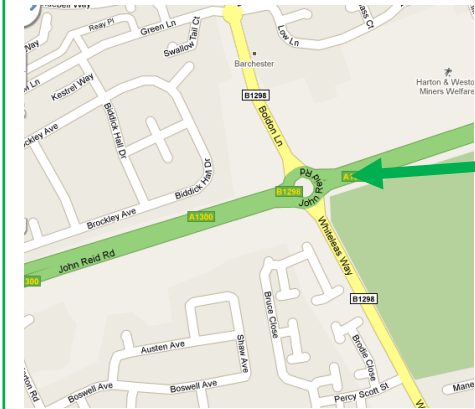

HELP SUPPORT TEAM MACMILLAN IN BUPA GREAT NORTH RUN

Sunday 18 September 2012

Come and join us at one of our cheer points to help cheer on Team Macmillan. T-shirts and banger sticks will be available.

Macmillan Cheer Bus: Mile Three
Felling Bypass at junction with Green Lane. The closest metro is Gateshead Stadium or Felling

Cheer Point One: Mie Four at Heworth Roundabout
Nearest Metro is Heworth and Heworth rail station is also located nearby.

Cheer Point Two: Between mile 9 and 10
Located on the roundabout of A1300 and B1298. Nearest metro is Simonside.

Cheer Point Three: Marsden Inn just before mile 12
Along the finishing straight on Coast Road

Charity Village: Macmillan Marquee
Join us for tea, coffee and refreshments situated just after the finish line. It's a great meeting point for friends and family too.