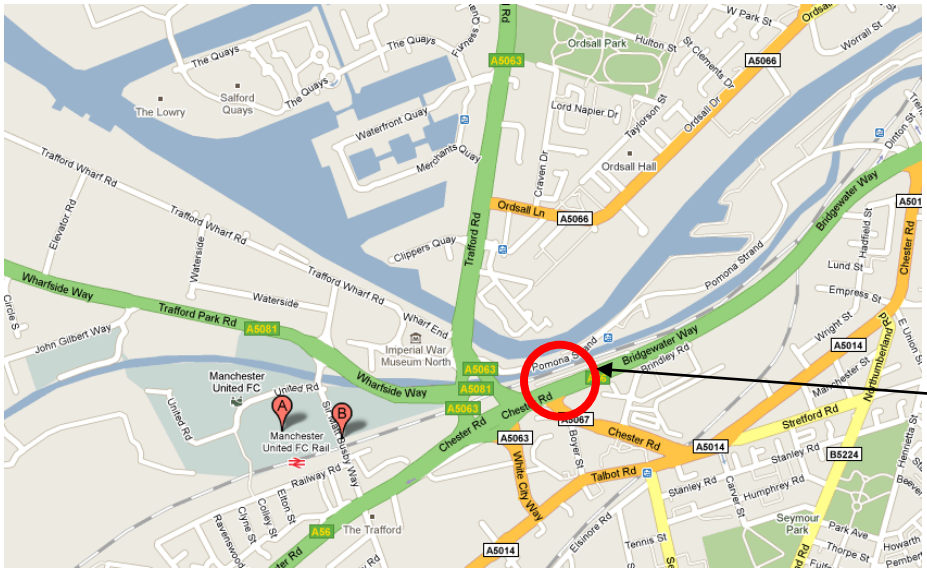

Getting there

By Car - There are 2 large car parks situated within walking distance of the start, finish and 9km supporter points. They are at Manchester Central (entrance via Lower Mosley Street) and Great Northern (entrance via Watson Street).

By train - The nearest railway station is Deansgate

By Metrolink - The nearest Metrolink station is Manchester Central (GMEX).

Other - For information about other forms of public transport in Manchester, please visit www.gmpte.com

Supporter Point 2 (we will see you at approx 3 and 8miles)

Cheering Point Two

This will be our second supporter point where we will see you twice again. You will have run approximately 3km and 8km before you branch off to run alongside Old Trafford. This point will be manned from around 9.30 until about midday.

Getting there

By train - The nearest railway station is Old Trafford.

By Metrolink - The nearest Metrolink station is Old Trafford Station which is situated within a 5 minute walk from Old Trafford football ground.