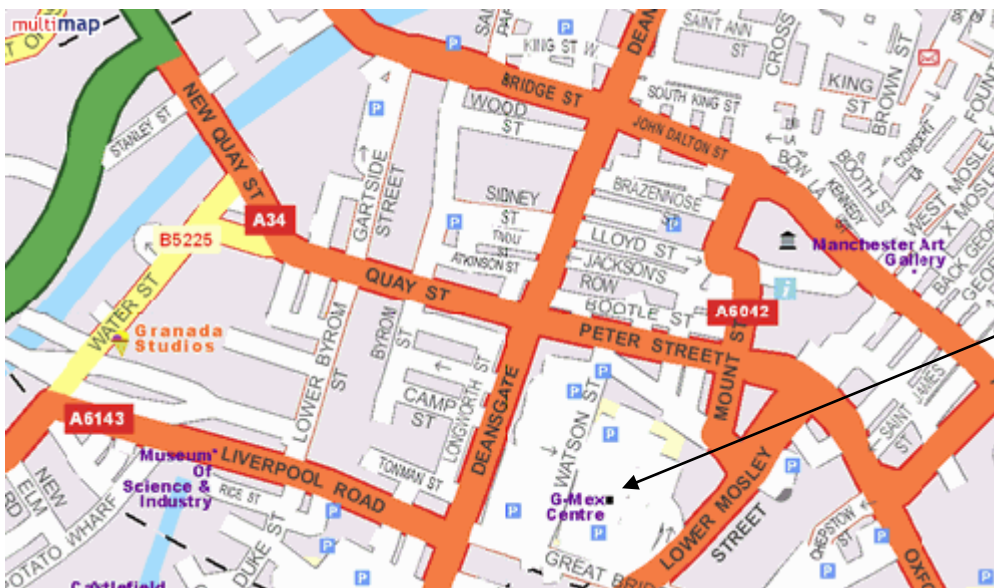

Charity Village – An Area to Recover!

Macmillan will have a stand in the charity village at Manchester Central and will be there from 8.30am on the morning of the race. We'd love to see you both before and after the run, we'll be here to say hello, give out any last minute info and after the run to meet you and hand out refreshments and say a huge thank you to you for all your hard work. See you there!