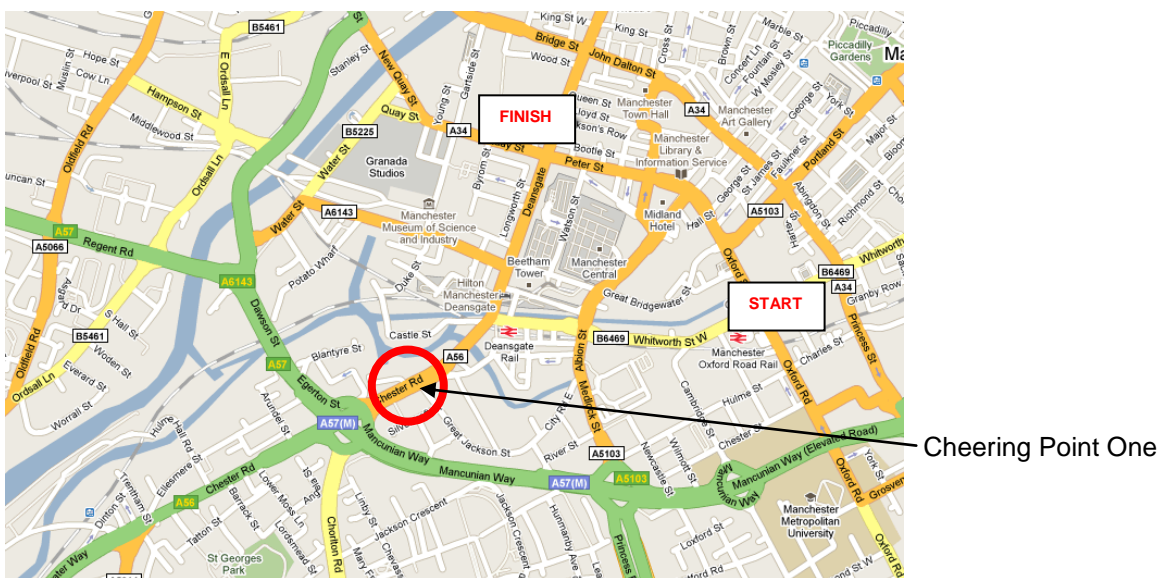

Supporter Point 1 (we will see you at approx 1.5 and 9km)

This will double as the first and the final supporter point of the race (circled above). No doubt by the time we catch you for the second time at this point you will really appreciate the cheers and words of encouragement. This point will be manned from 9.30am until around 12.45pm.

Getting there

By Car - There are 2 large car parks situated within walking distance of the start, finish and 9km supporter points. They are at Manchester Central (entrance via Lower Mosley Street) and Great Northern (entrance via Watson Street).

Supporter Point 2 (we will see you at approx 3 and 8miles)

Cheering Point Two

This will be our second supporter point where we will see you twice again. You will have run approximately 3km and 8km before you branch off to run alongside Old Trafford. This point will be manned from around 9.30 until about midday.

Getting there

By train - The nearest railway station is Old Trafford.

By Metrolink - The nearest Metrolink station is Old Trafford Station which is situated within a 5 minute walk from Old Trafford football ground.